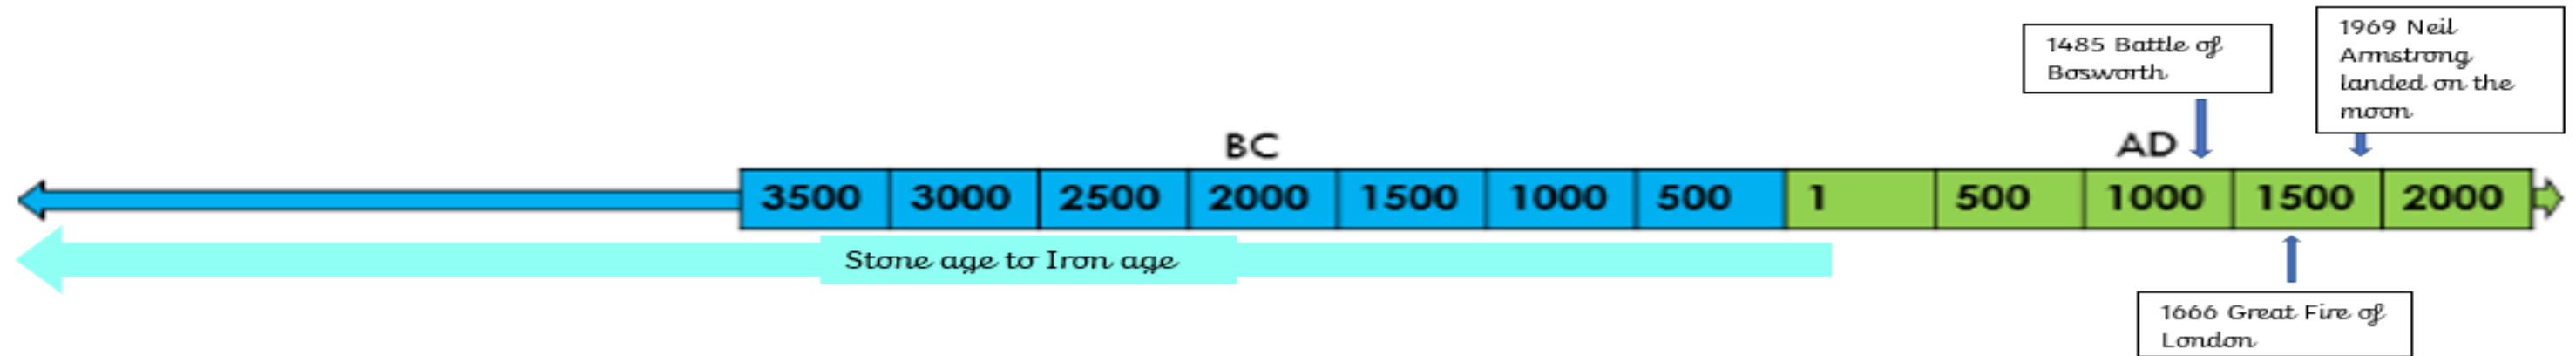

# The Land before time: Stone Age to Iron Age

How did life change from the Stone Age to the Iron Age?

Timeline									
Stone Age			Bronze Age			Iron Age			
<b>13,000BC</b>	<b>4,500-3,500BC</b>	<b>3000BC</b>	<b>2,500BC</b>	<b>1,800BC</b>	<b>1,200BC – 800BC</b>	<b>700BC</b>	<b>700-500BC</b>	<b>100BC</b>	<b>AD43</b>
People make cave paintings 	Farming starts and begins to spread 	Stonehenge started to be built  Skara Brae first inhabited	Metal starts to be used 	The first copper mines are dug 	Metal tools are made and used.  Tribal Kingdoms and Celtic culture established	The first Hillforts are built 	Iron is used a lot more than before 	Coins are used for the first time 	The Romans invade Britain and the Iron Age ends. 